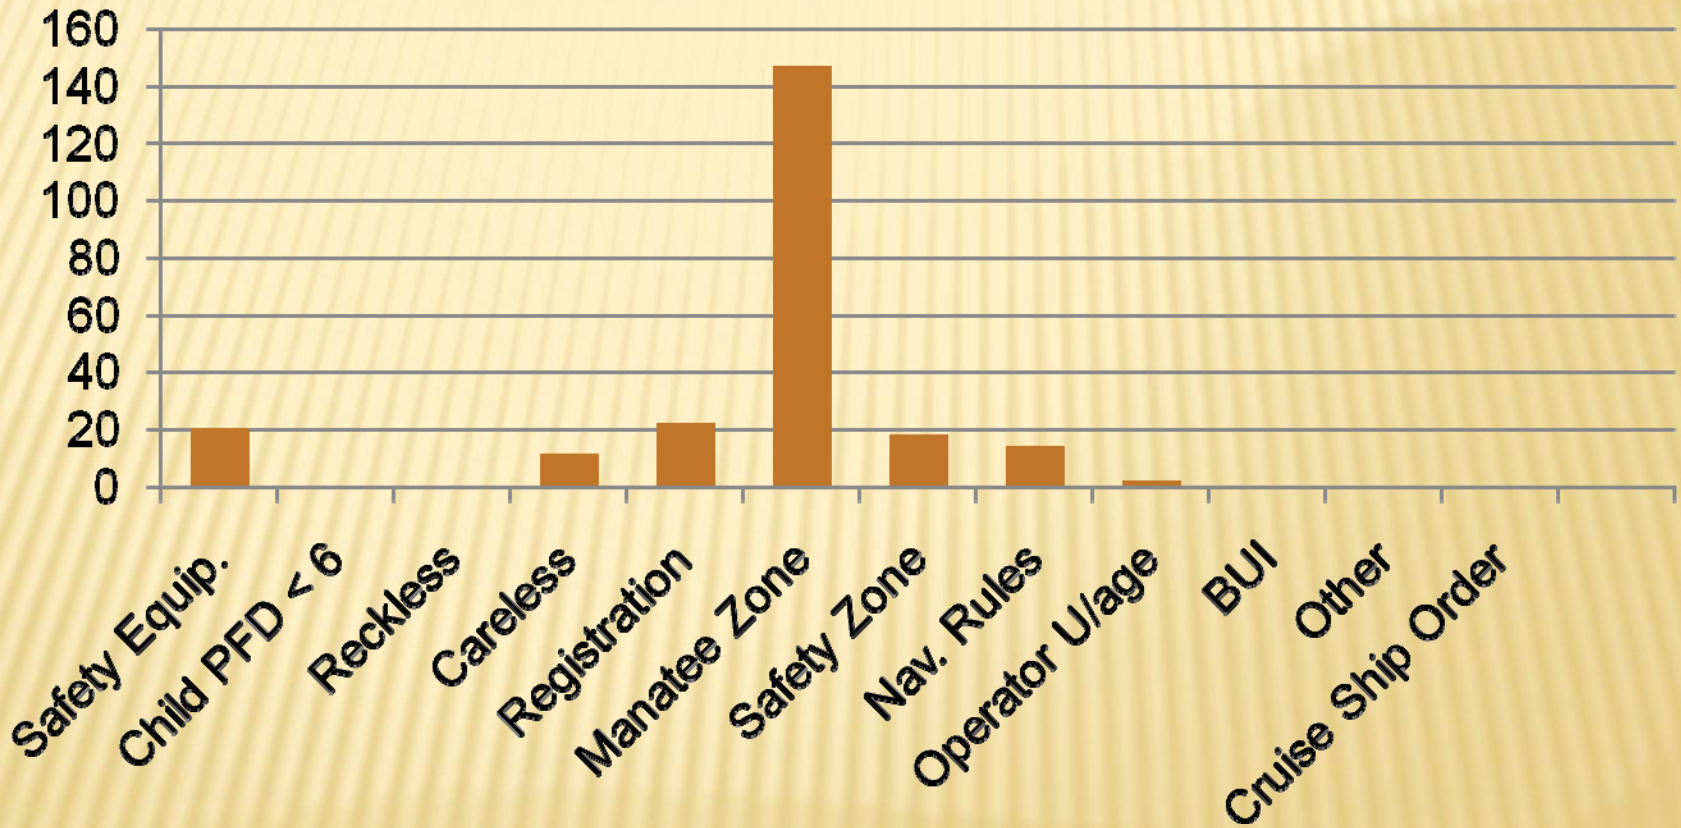

Miami-Dade Police Department Boating Citations

Jun-08