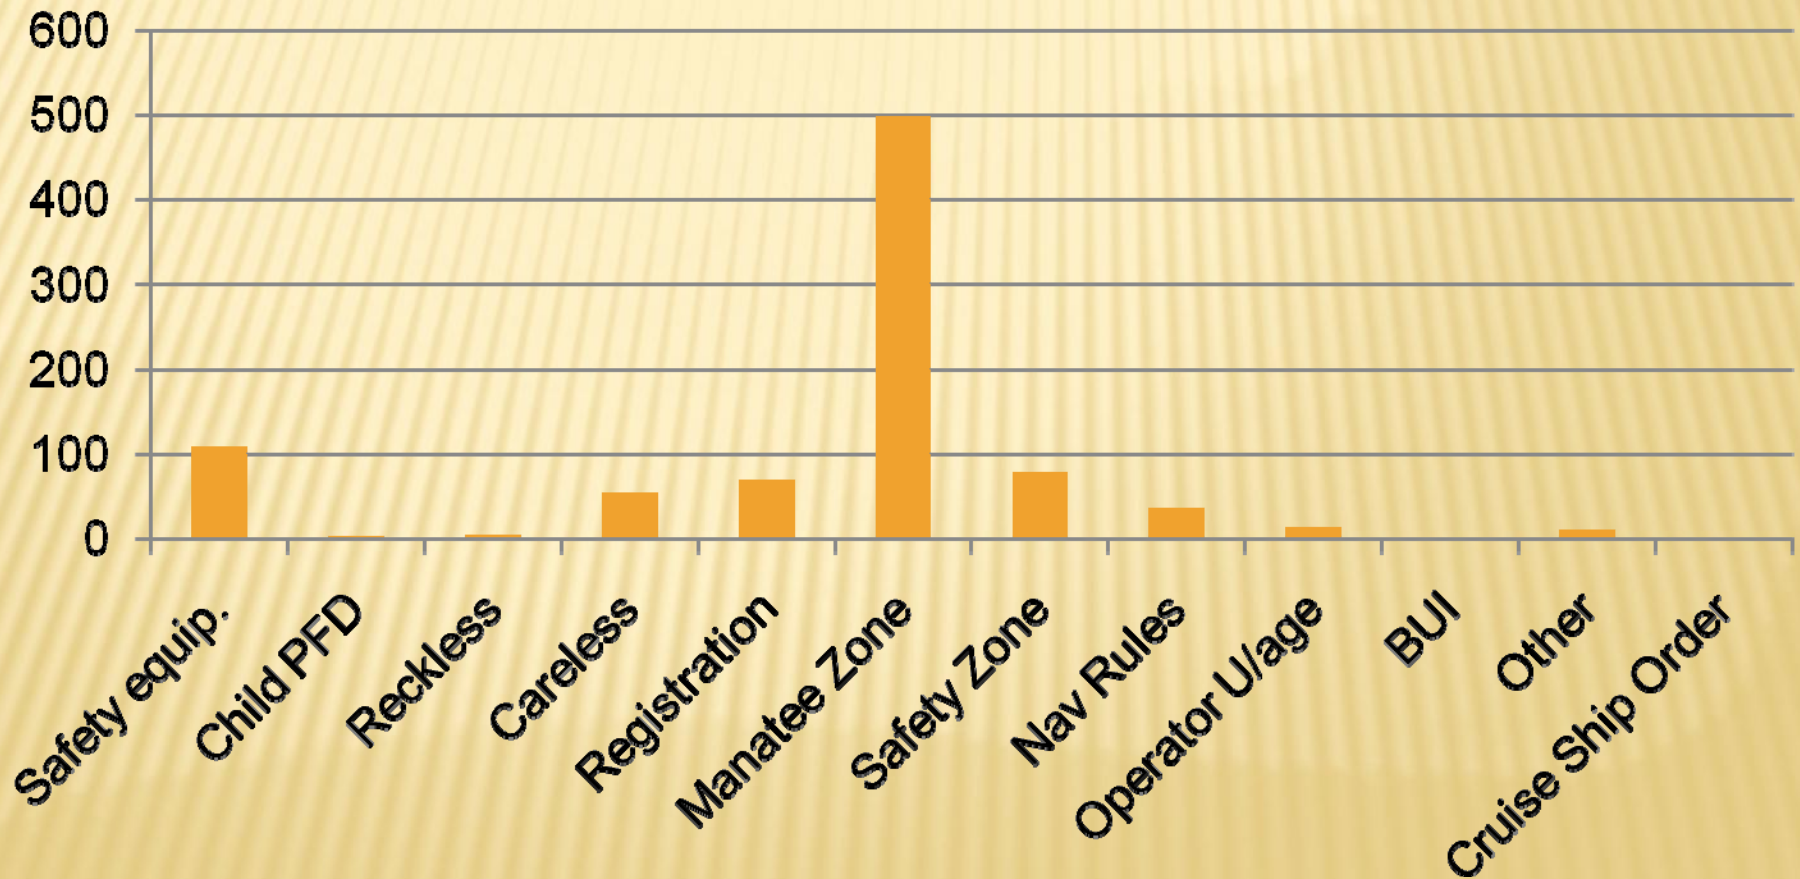

Miami-Dade Police Department Boating Citations

Apr - Aug 2008