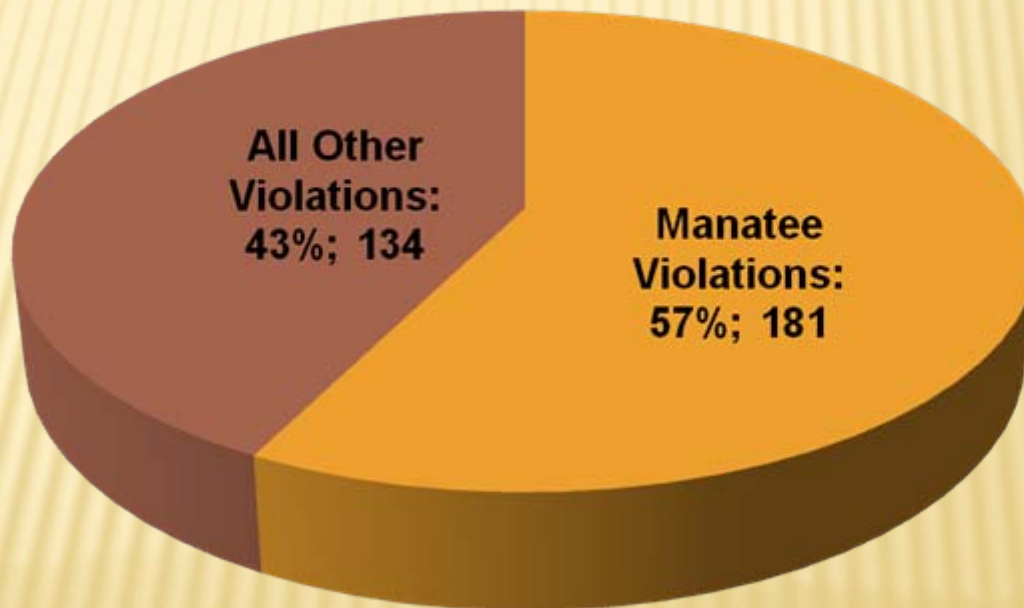

Miami-Dade Police Department Boating Citations

Miami-Dade July 2008
Total Violations - 315