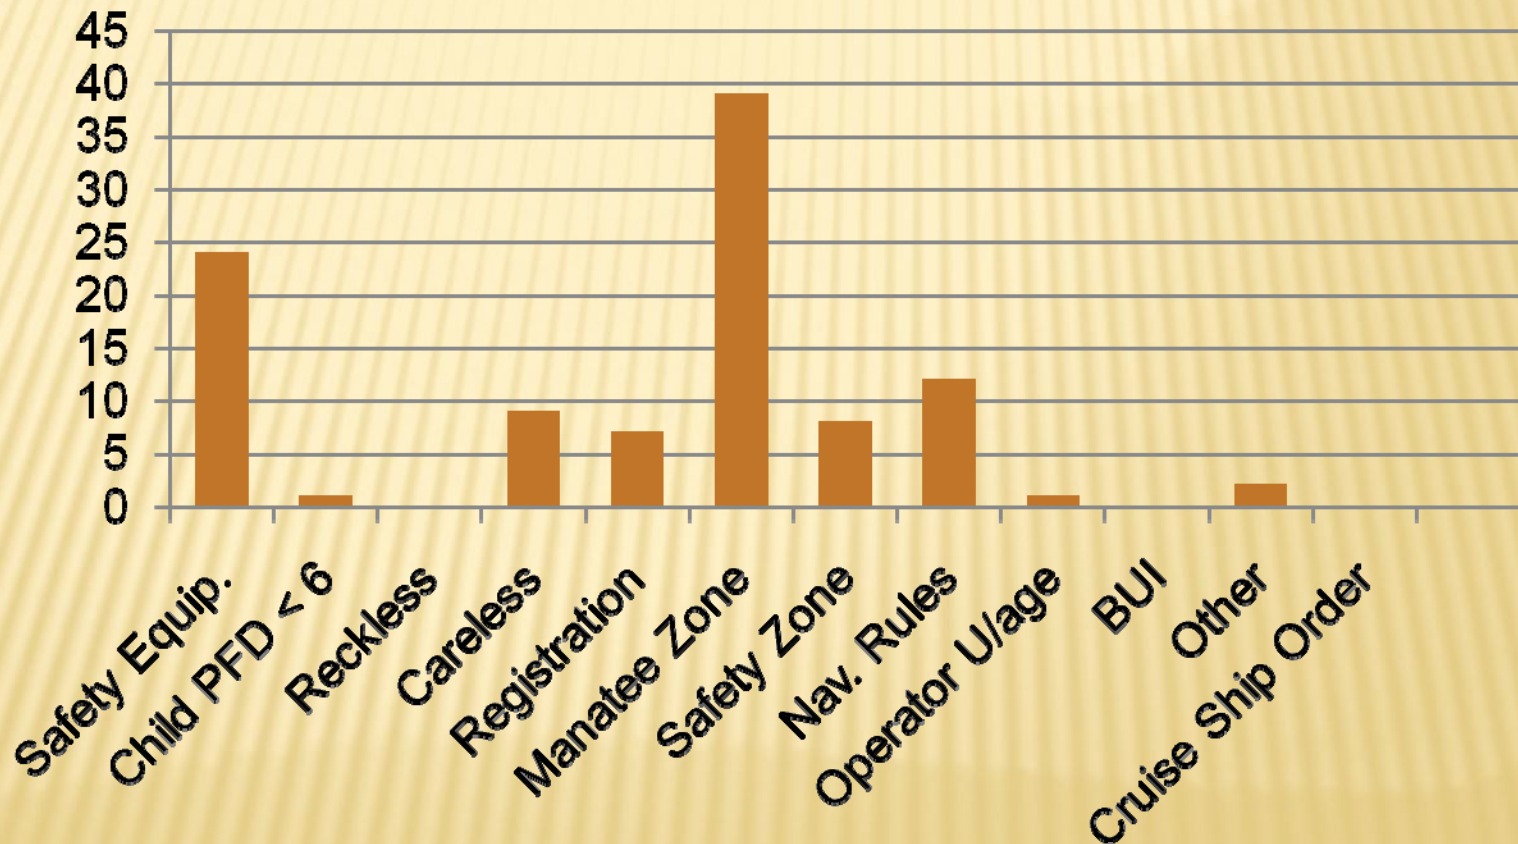

Miami-Dade Police Department Boating Citations

Aug-08