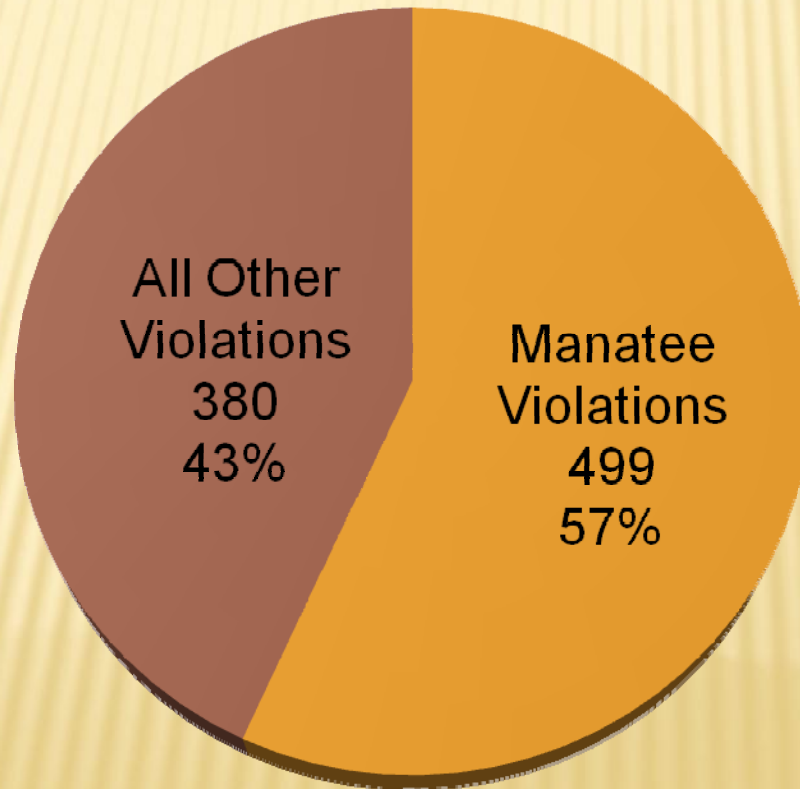

Miami-Dade Police Department Boating Citations

April - August 2008
Total Violations = 879