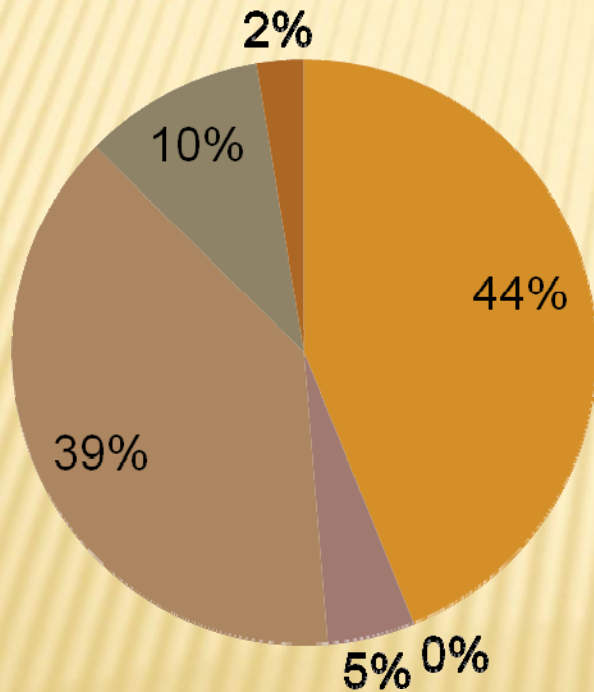

Miami-Dade Police Department Boating Citations