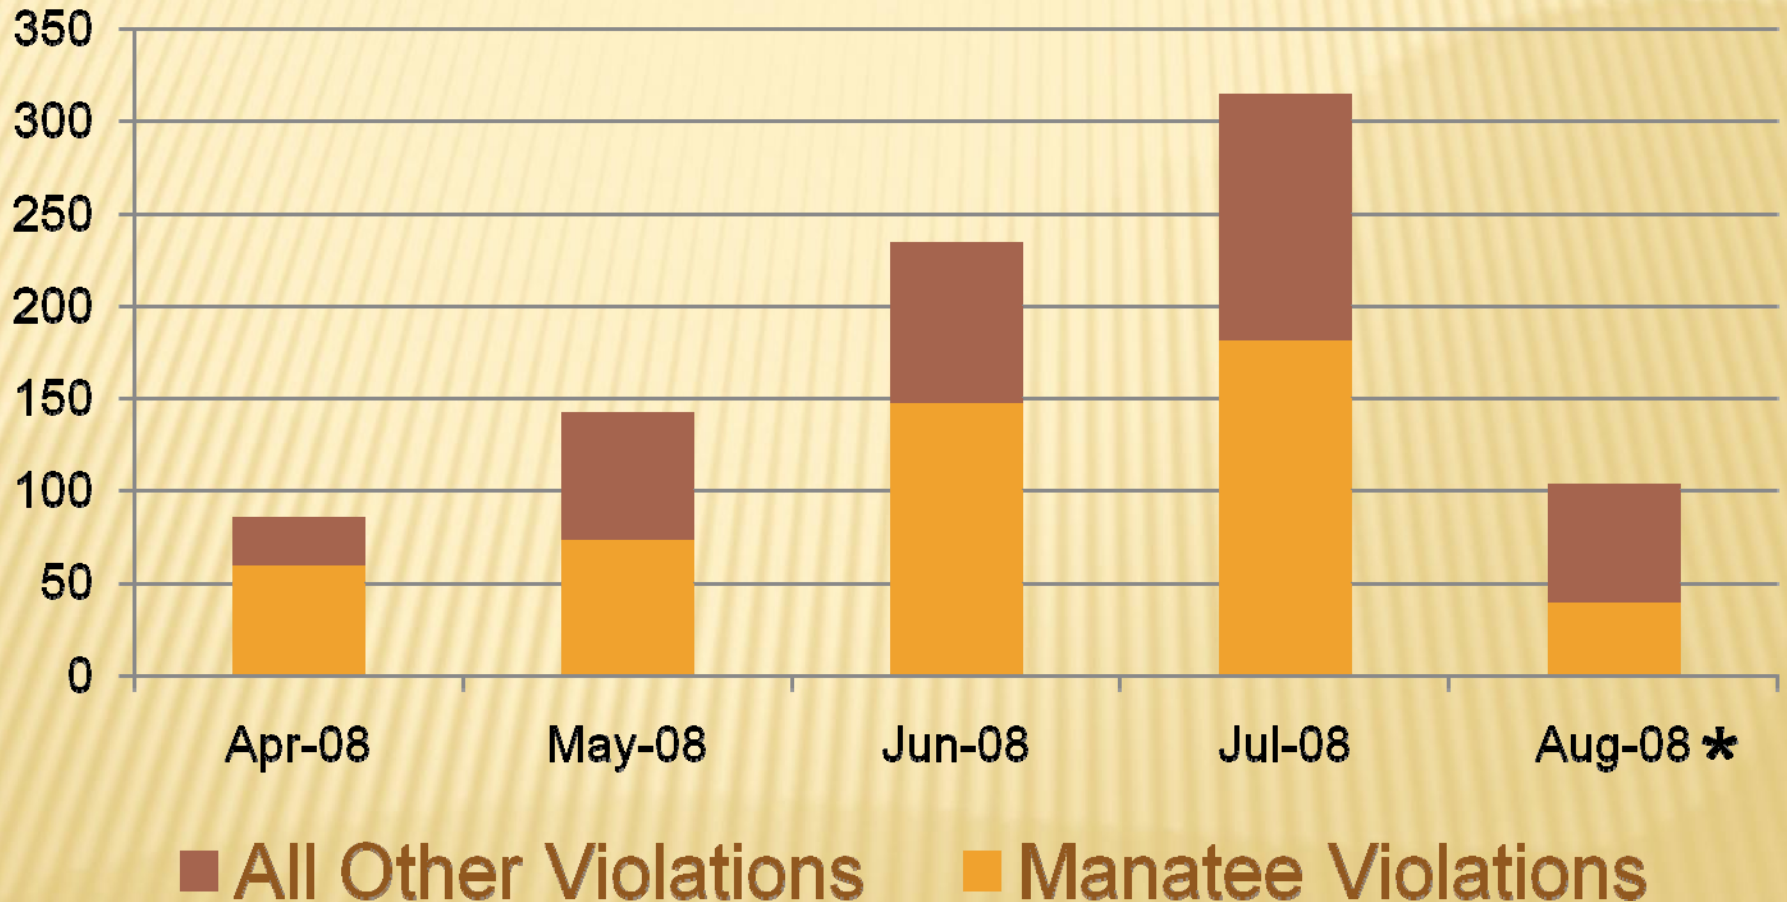

Miami-Dade Police Department Boating Citations

* Patrol hours less than average due to weather