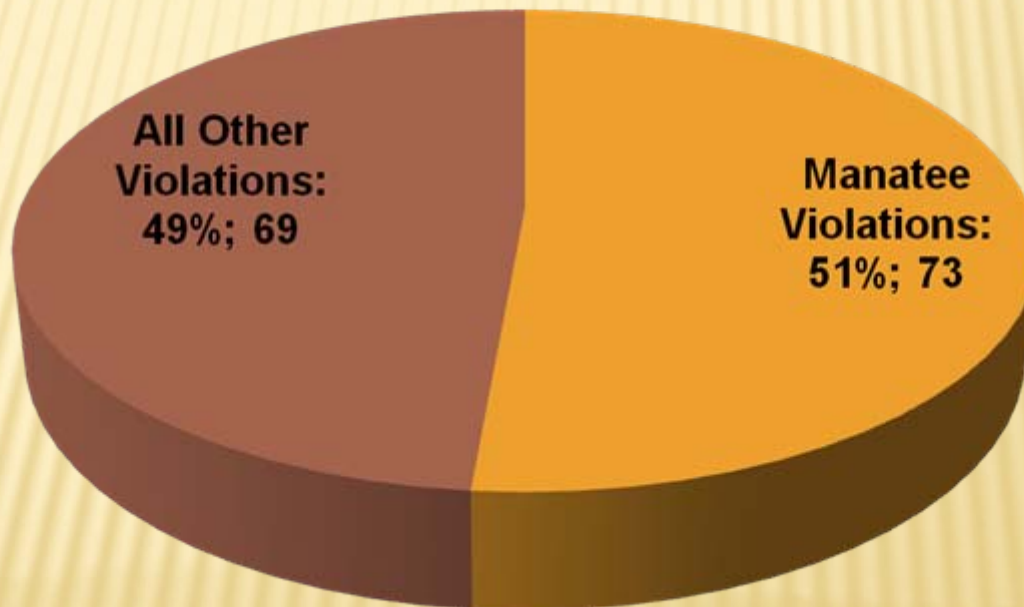

Miami-Dade Police Department Boating Citations

Miami-Dade May 2008
Total Violations - 142