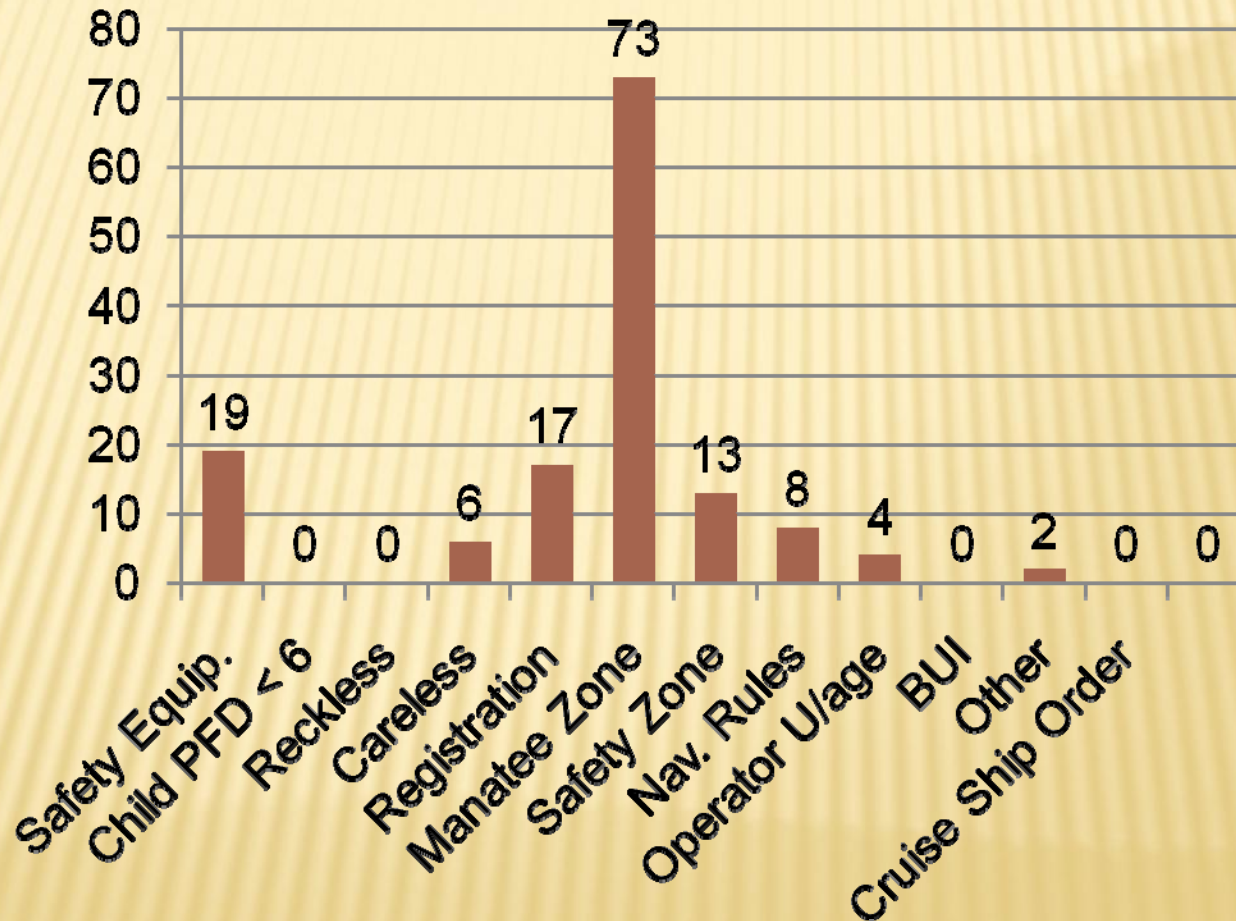

Miami-Dade Police Department Boating Citations

May-08