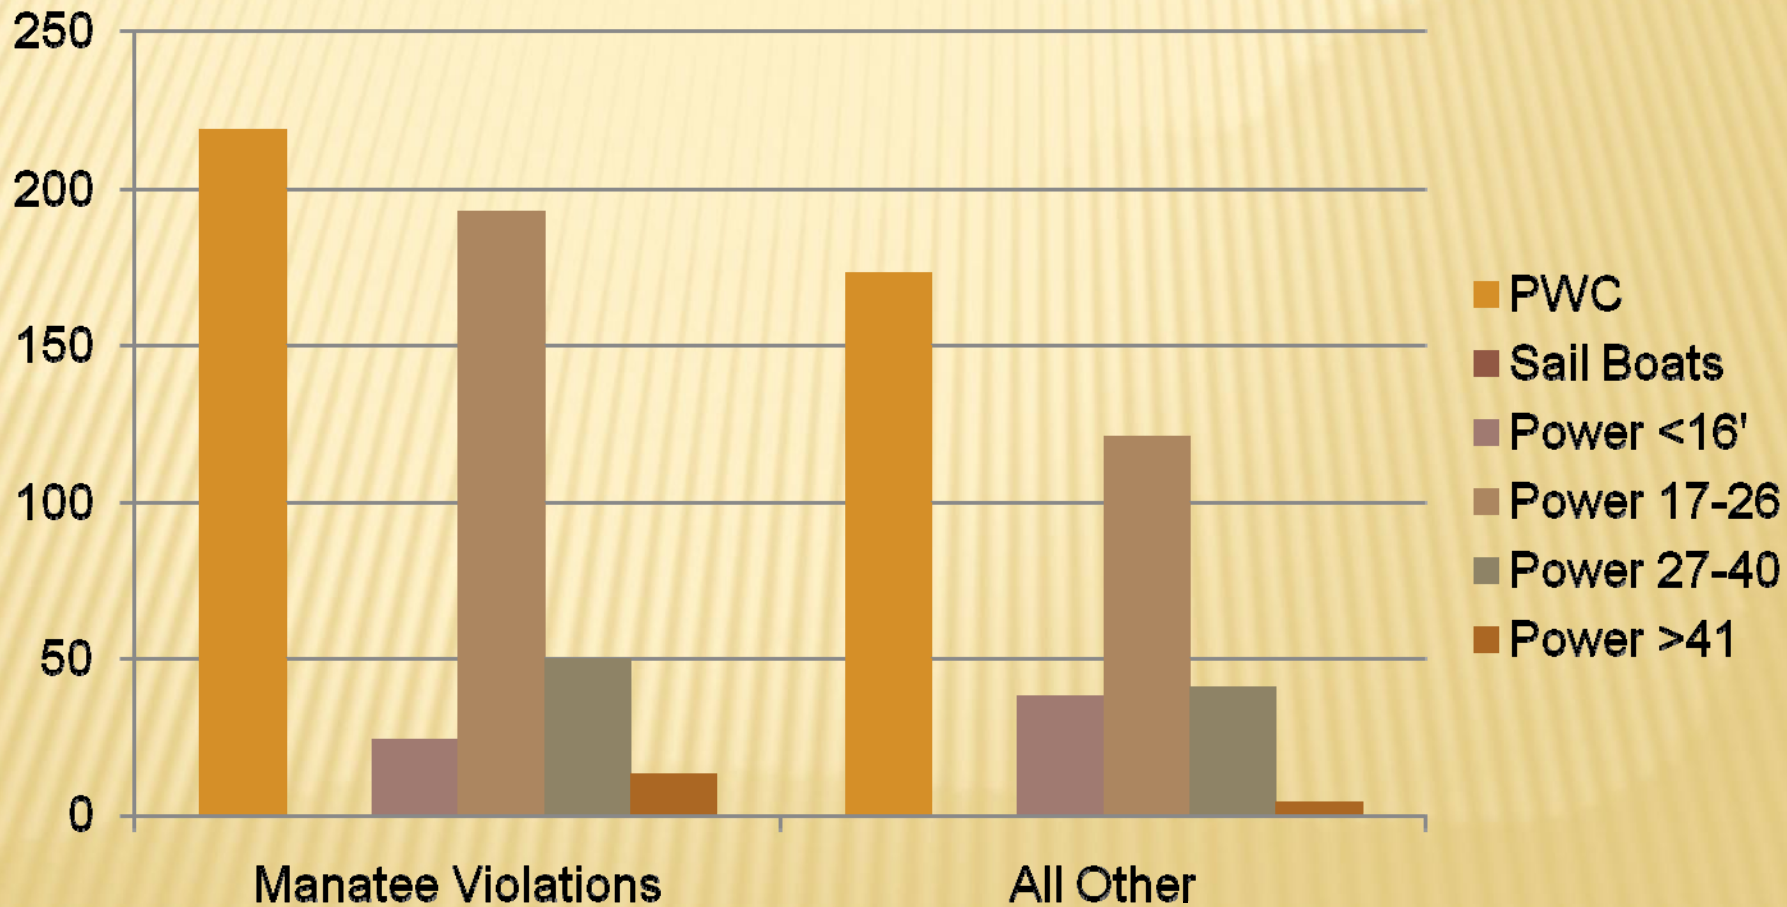

Manatee Violations

All Other

Miami-Dade Police Department Boating Citations