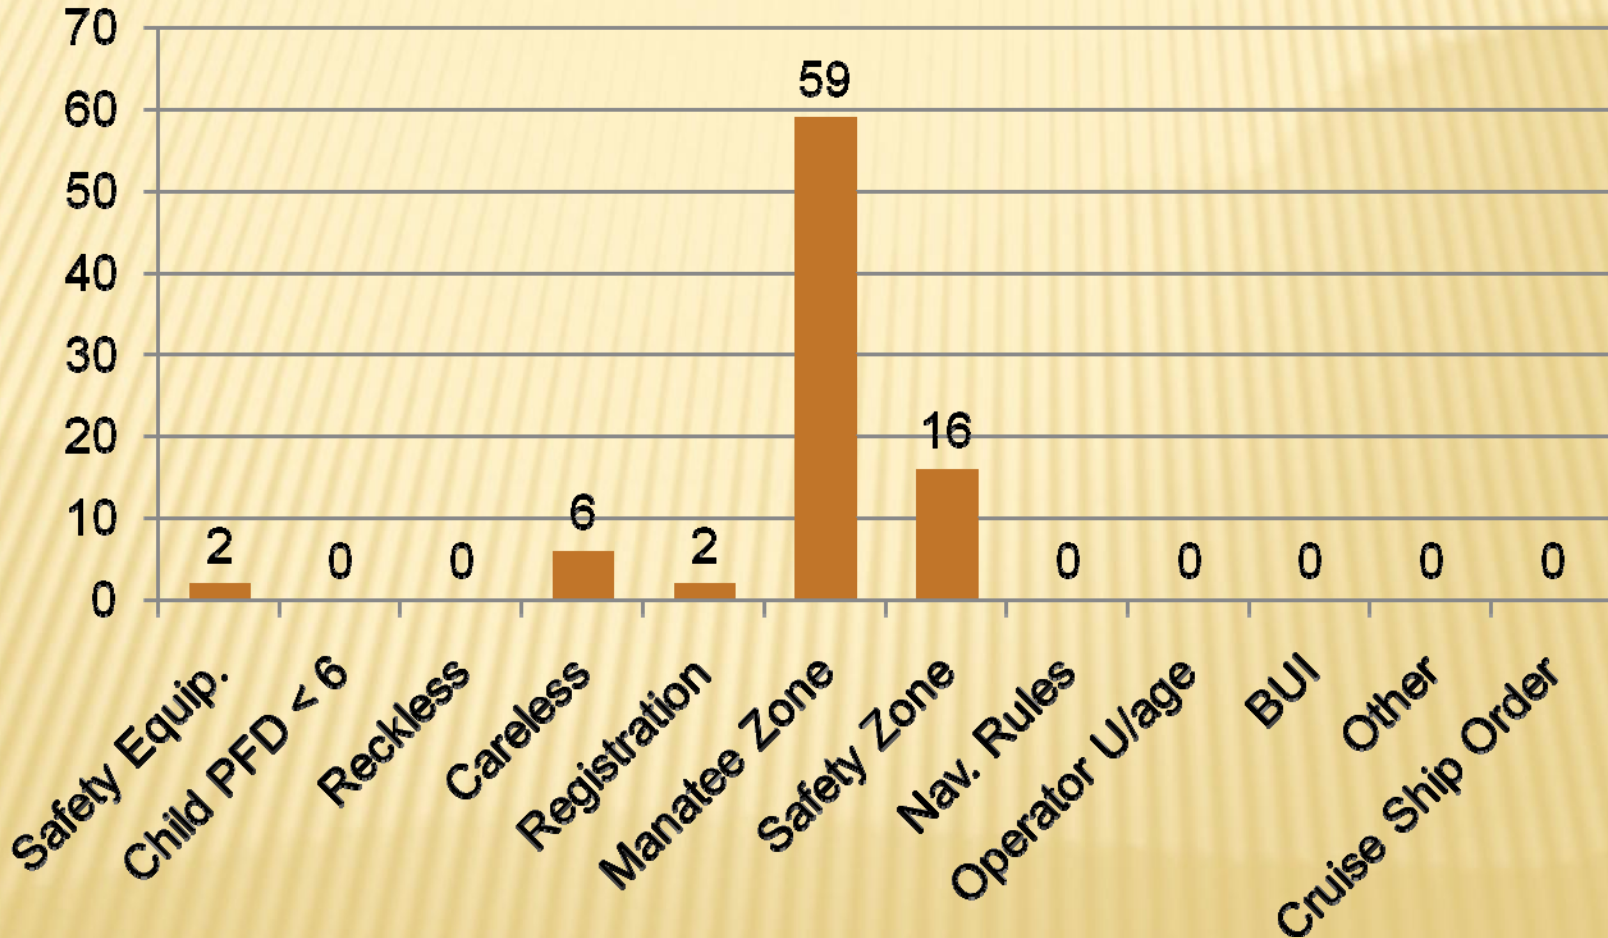

Miami-Dade Police Department Boating Citations

Apr-08