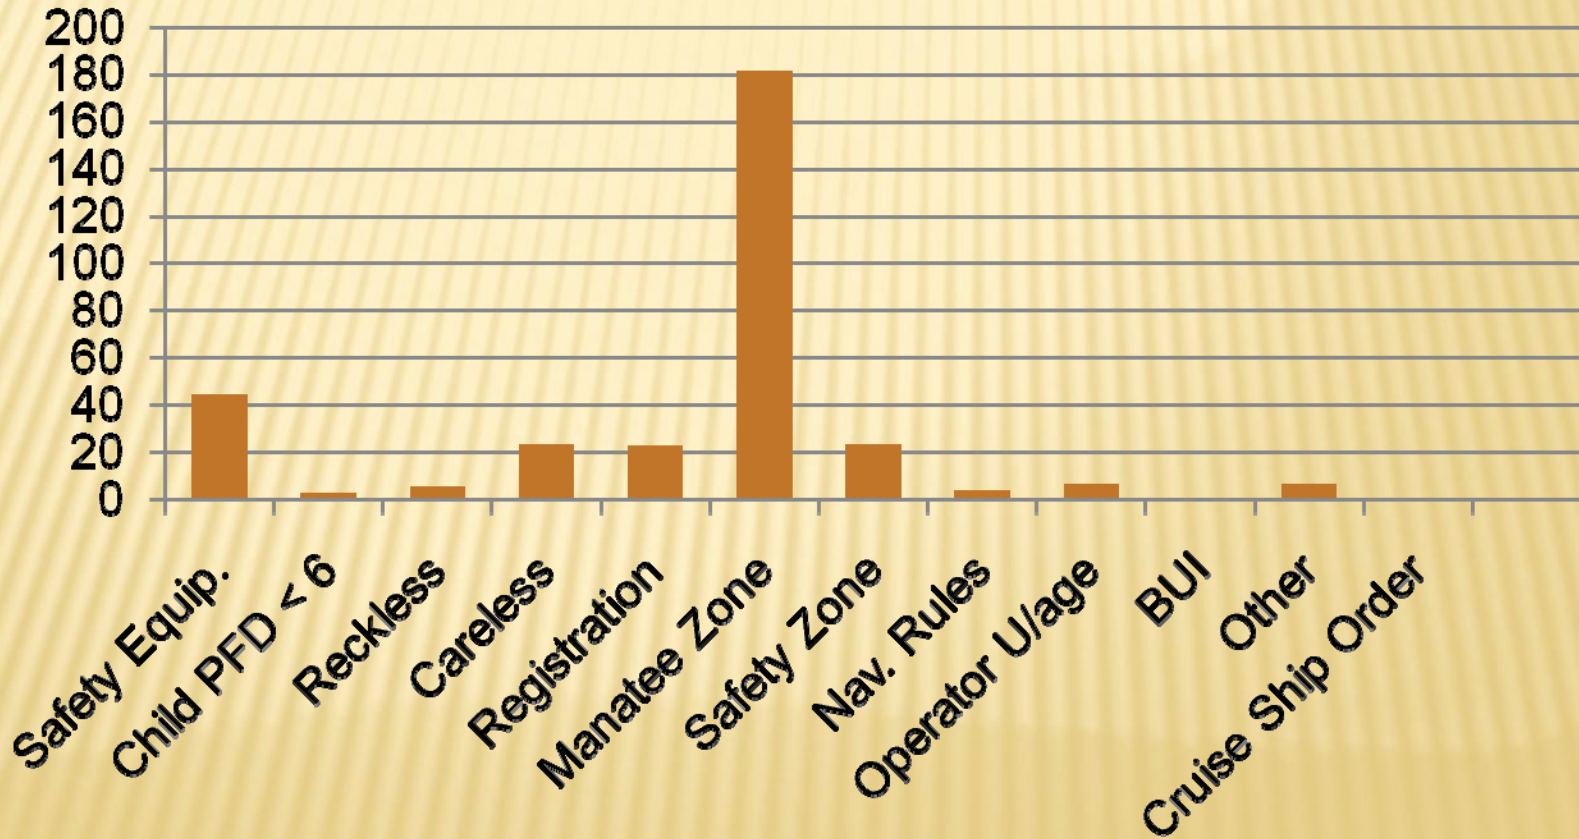

Miami-Dade Police Department Boating Citations

Jul-08