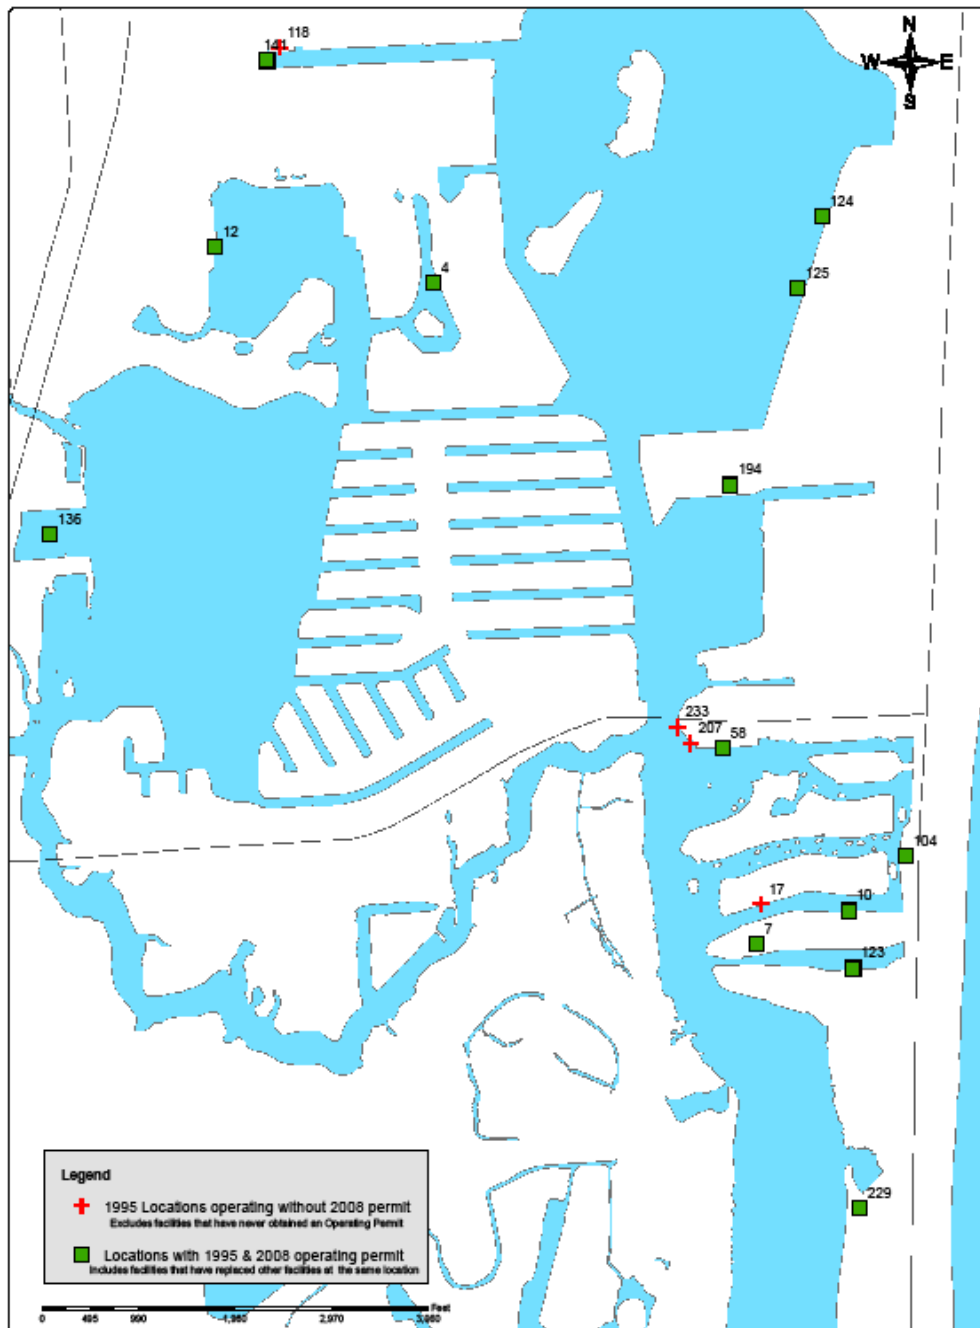

Locations with 1995 & 2008 Operating Permits Draft Map

Locations with 1995 & 2008 Operating Permits Draft Map

Locations with 1995 & 2008 Operating Permits Draft Map

Locations with 1995 & 2008 Operating Permits Draft Map

Multifamily and Commercial Power Boat Slips
Authorized by DERM since 1995