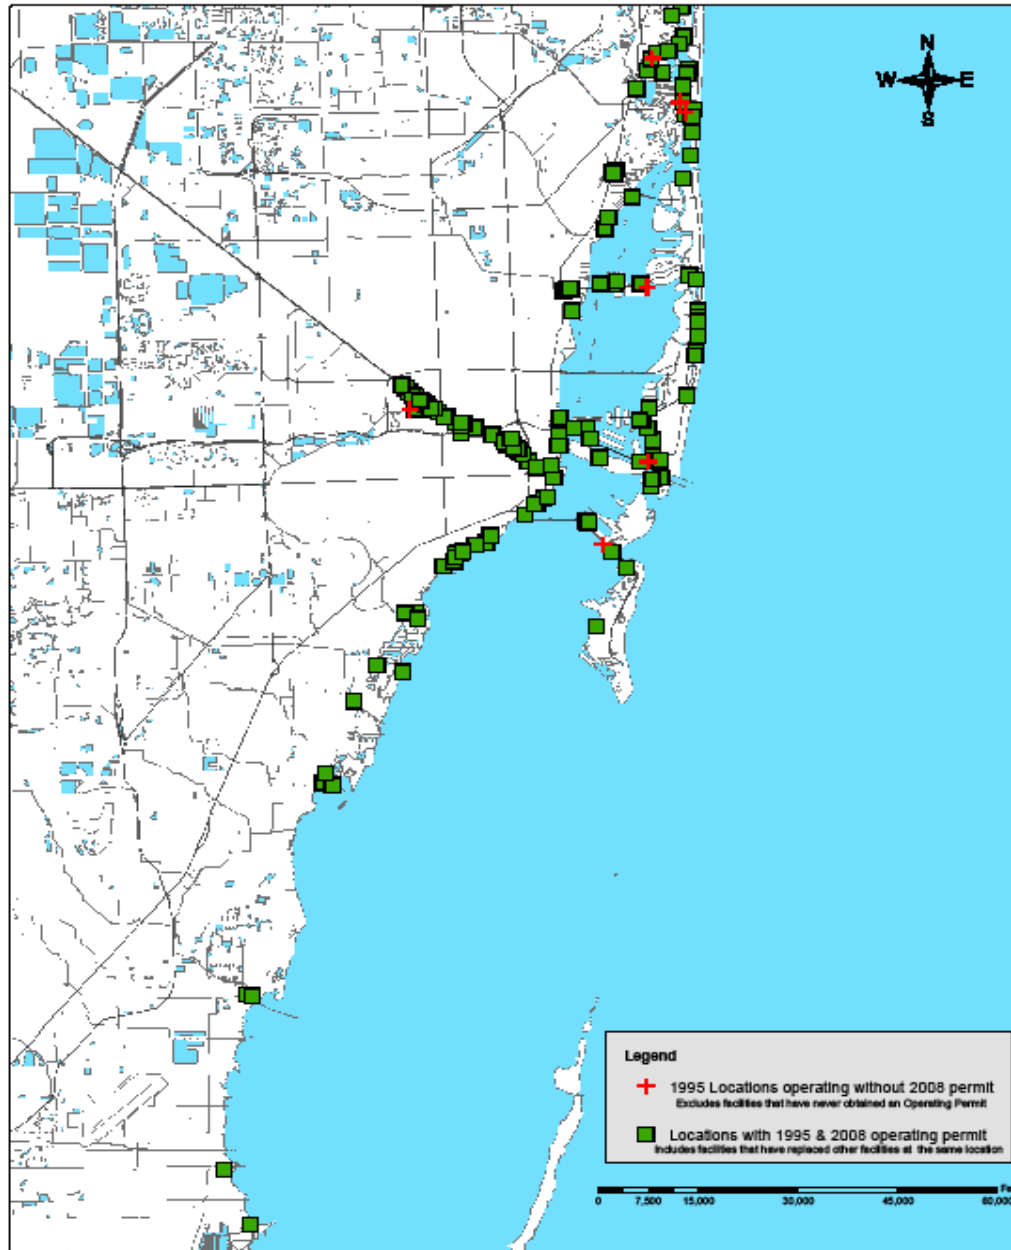

Locations with 1995 & 2008 Operating Permits Draft Map

Locations with 1995 & 2008 Operating Permits Draft Map

Locations with 1995 & 2008 Operating Permits Draft Map

Locations with 1995 & 2008 Operating Permits Draft Map

Multifamily and Commercial Power Boat Slips
Authorized by DERM since 1995