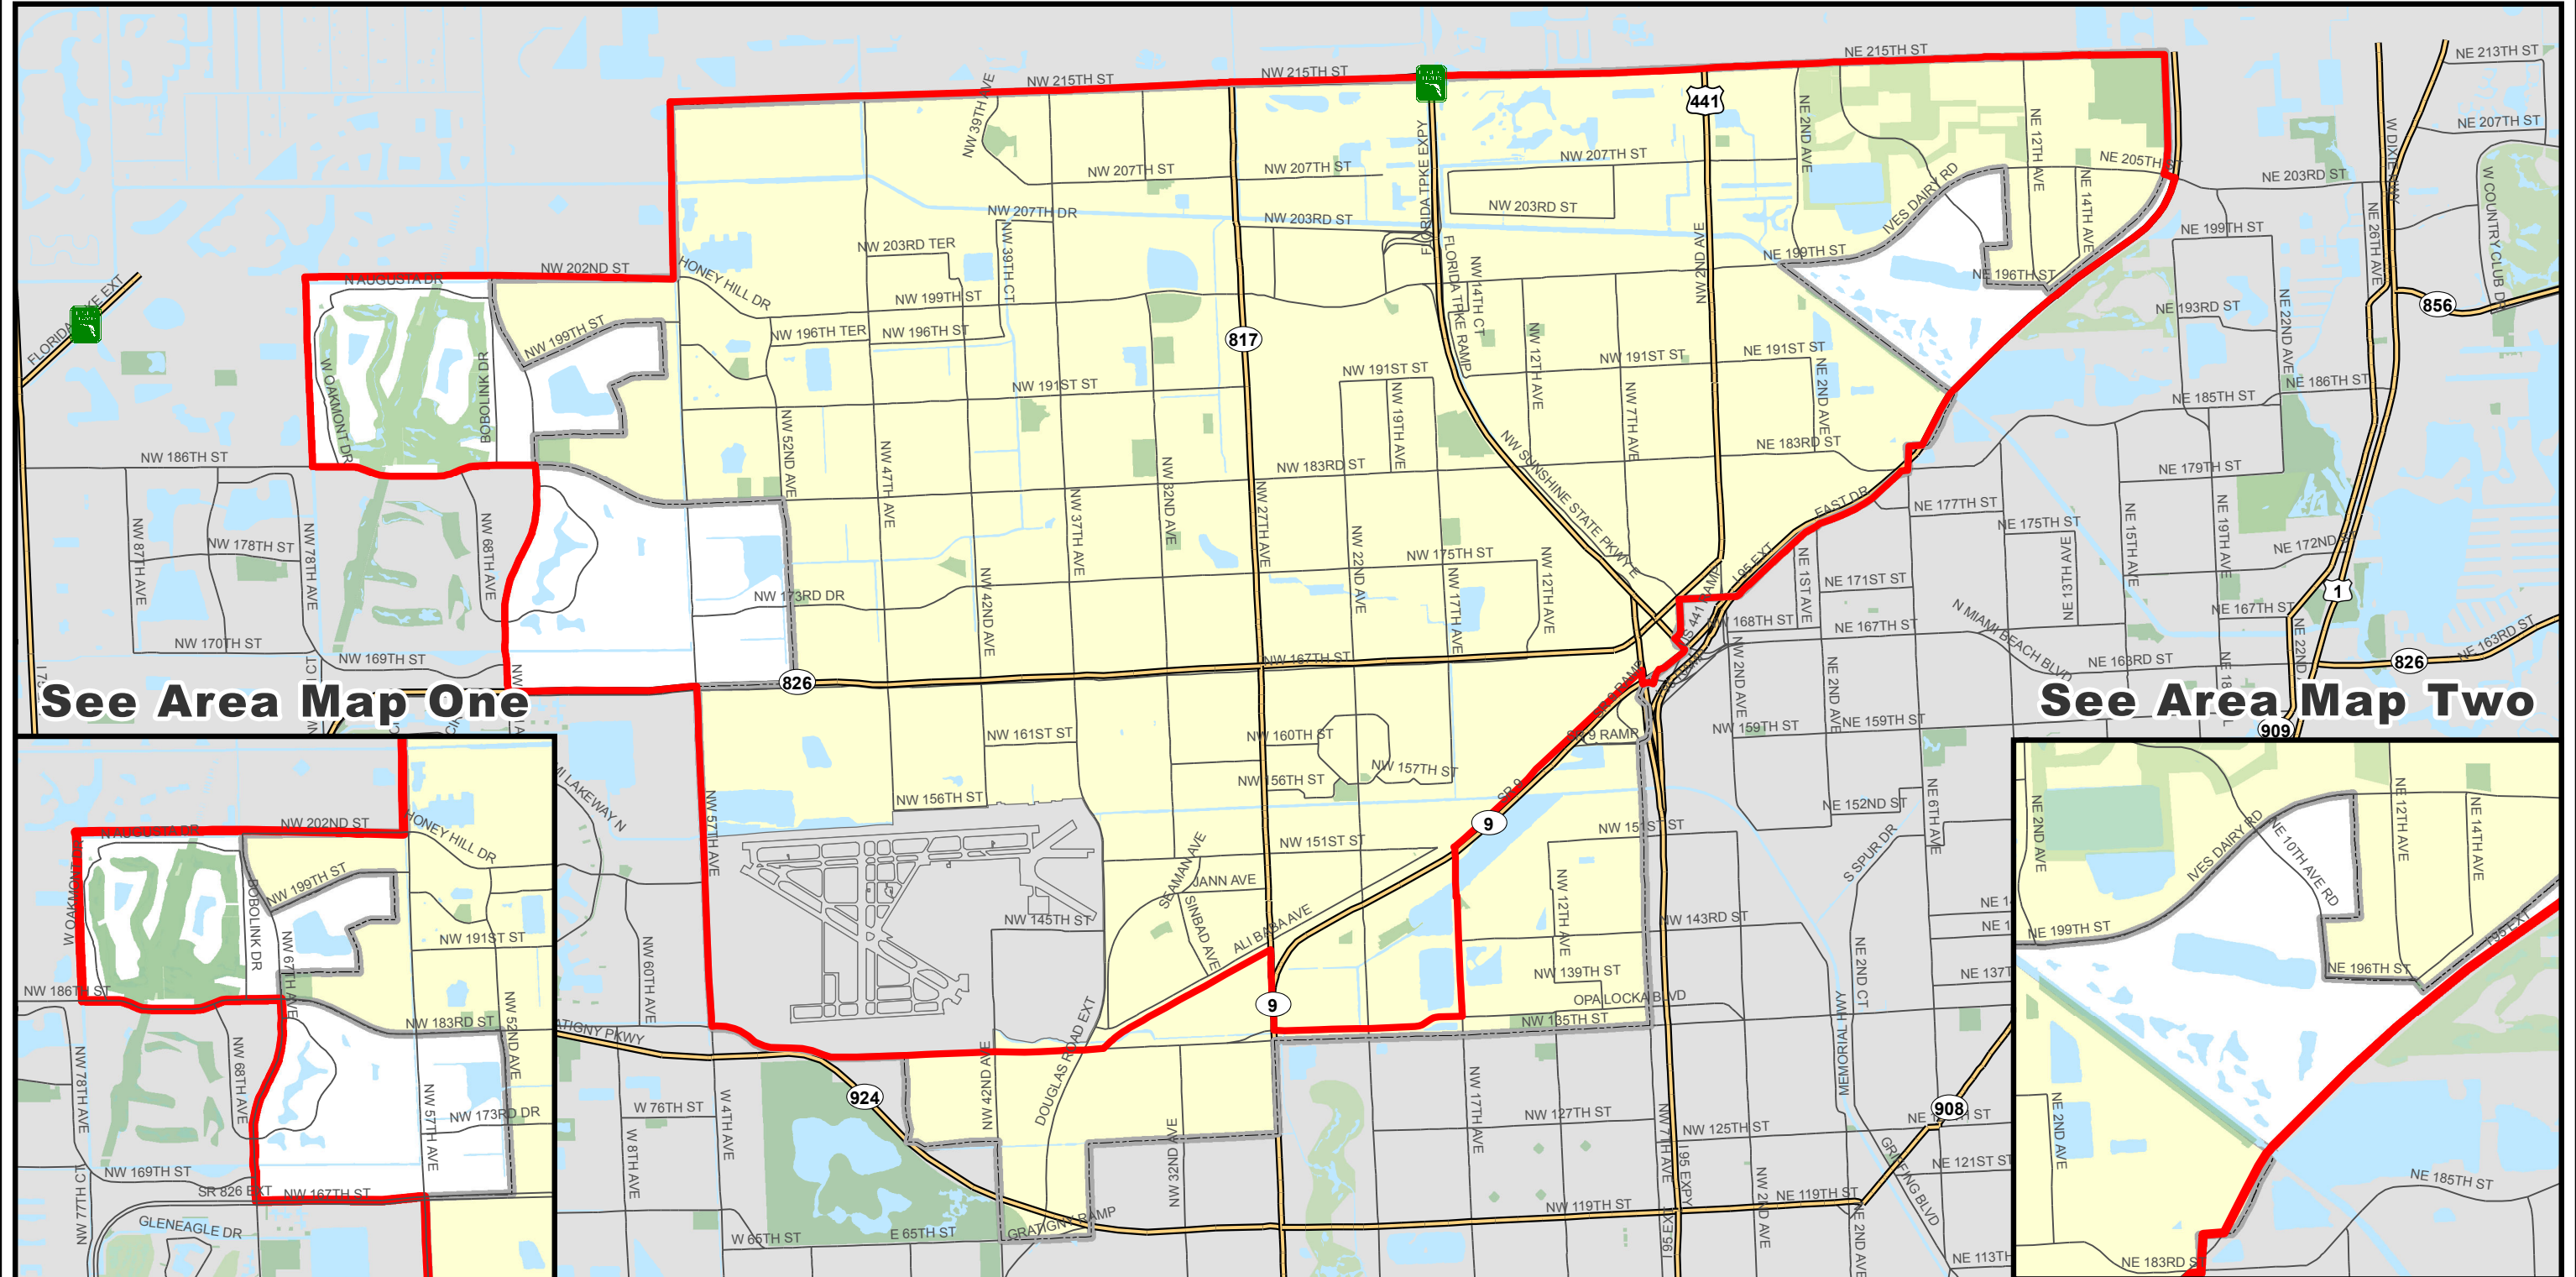

Commissioner Barbara J. Jordan - District 1

See Area Map One

See Area Map Two

1. **Legend**
2. New Commission District 1
   - Old Commission District
   - Golf Course
   - Park
   - Water
   - Major Road
   - Highway